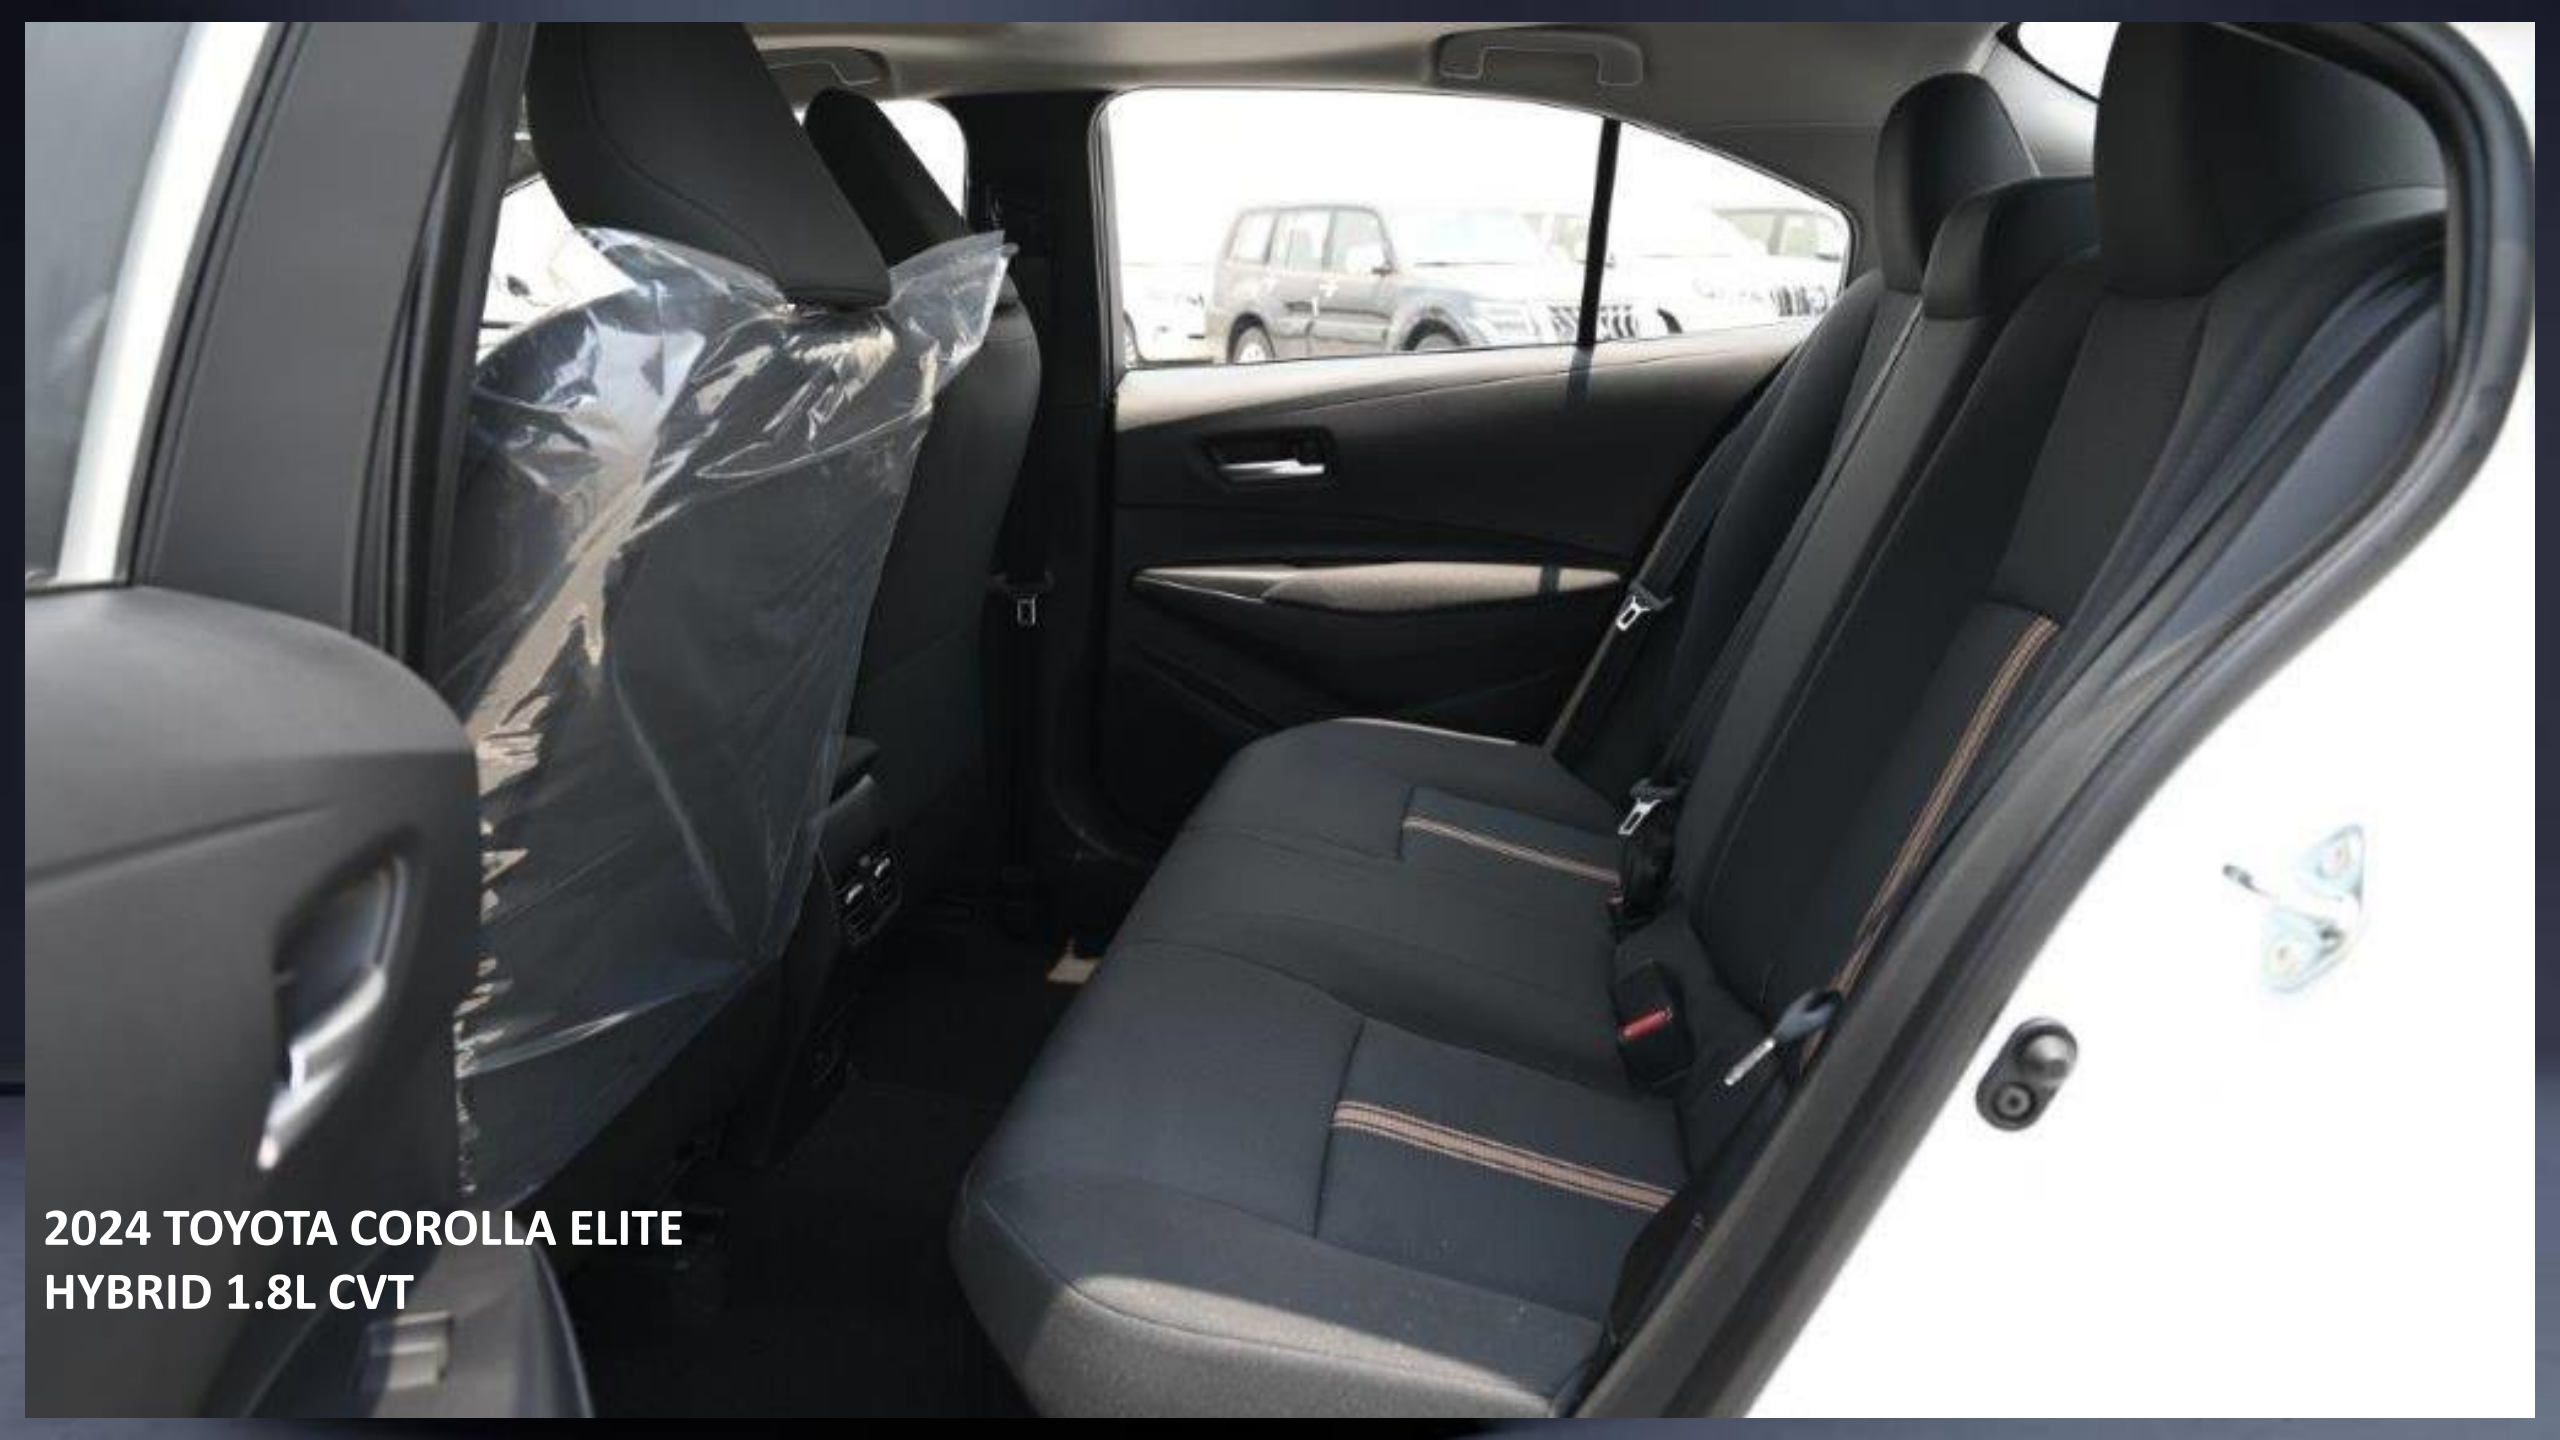

**2024 TOYOTA COROLLA ELITE
HYBRID 1.8L CVT**