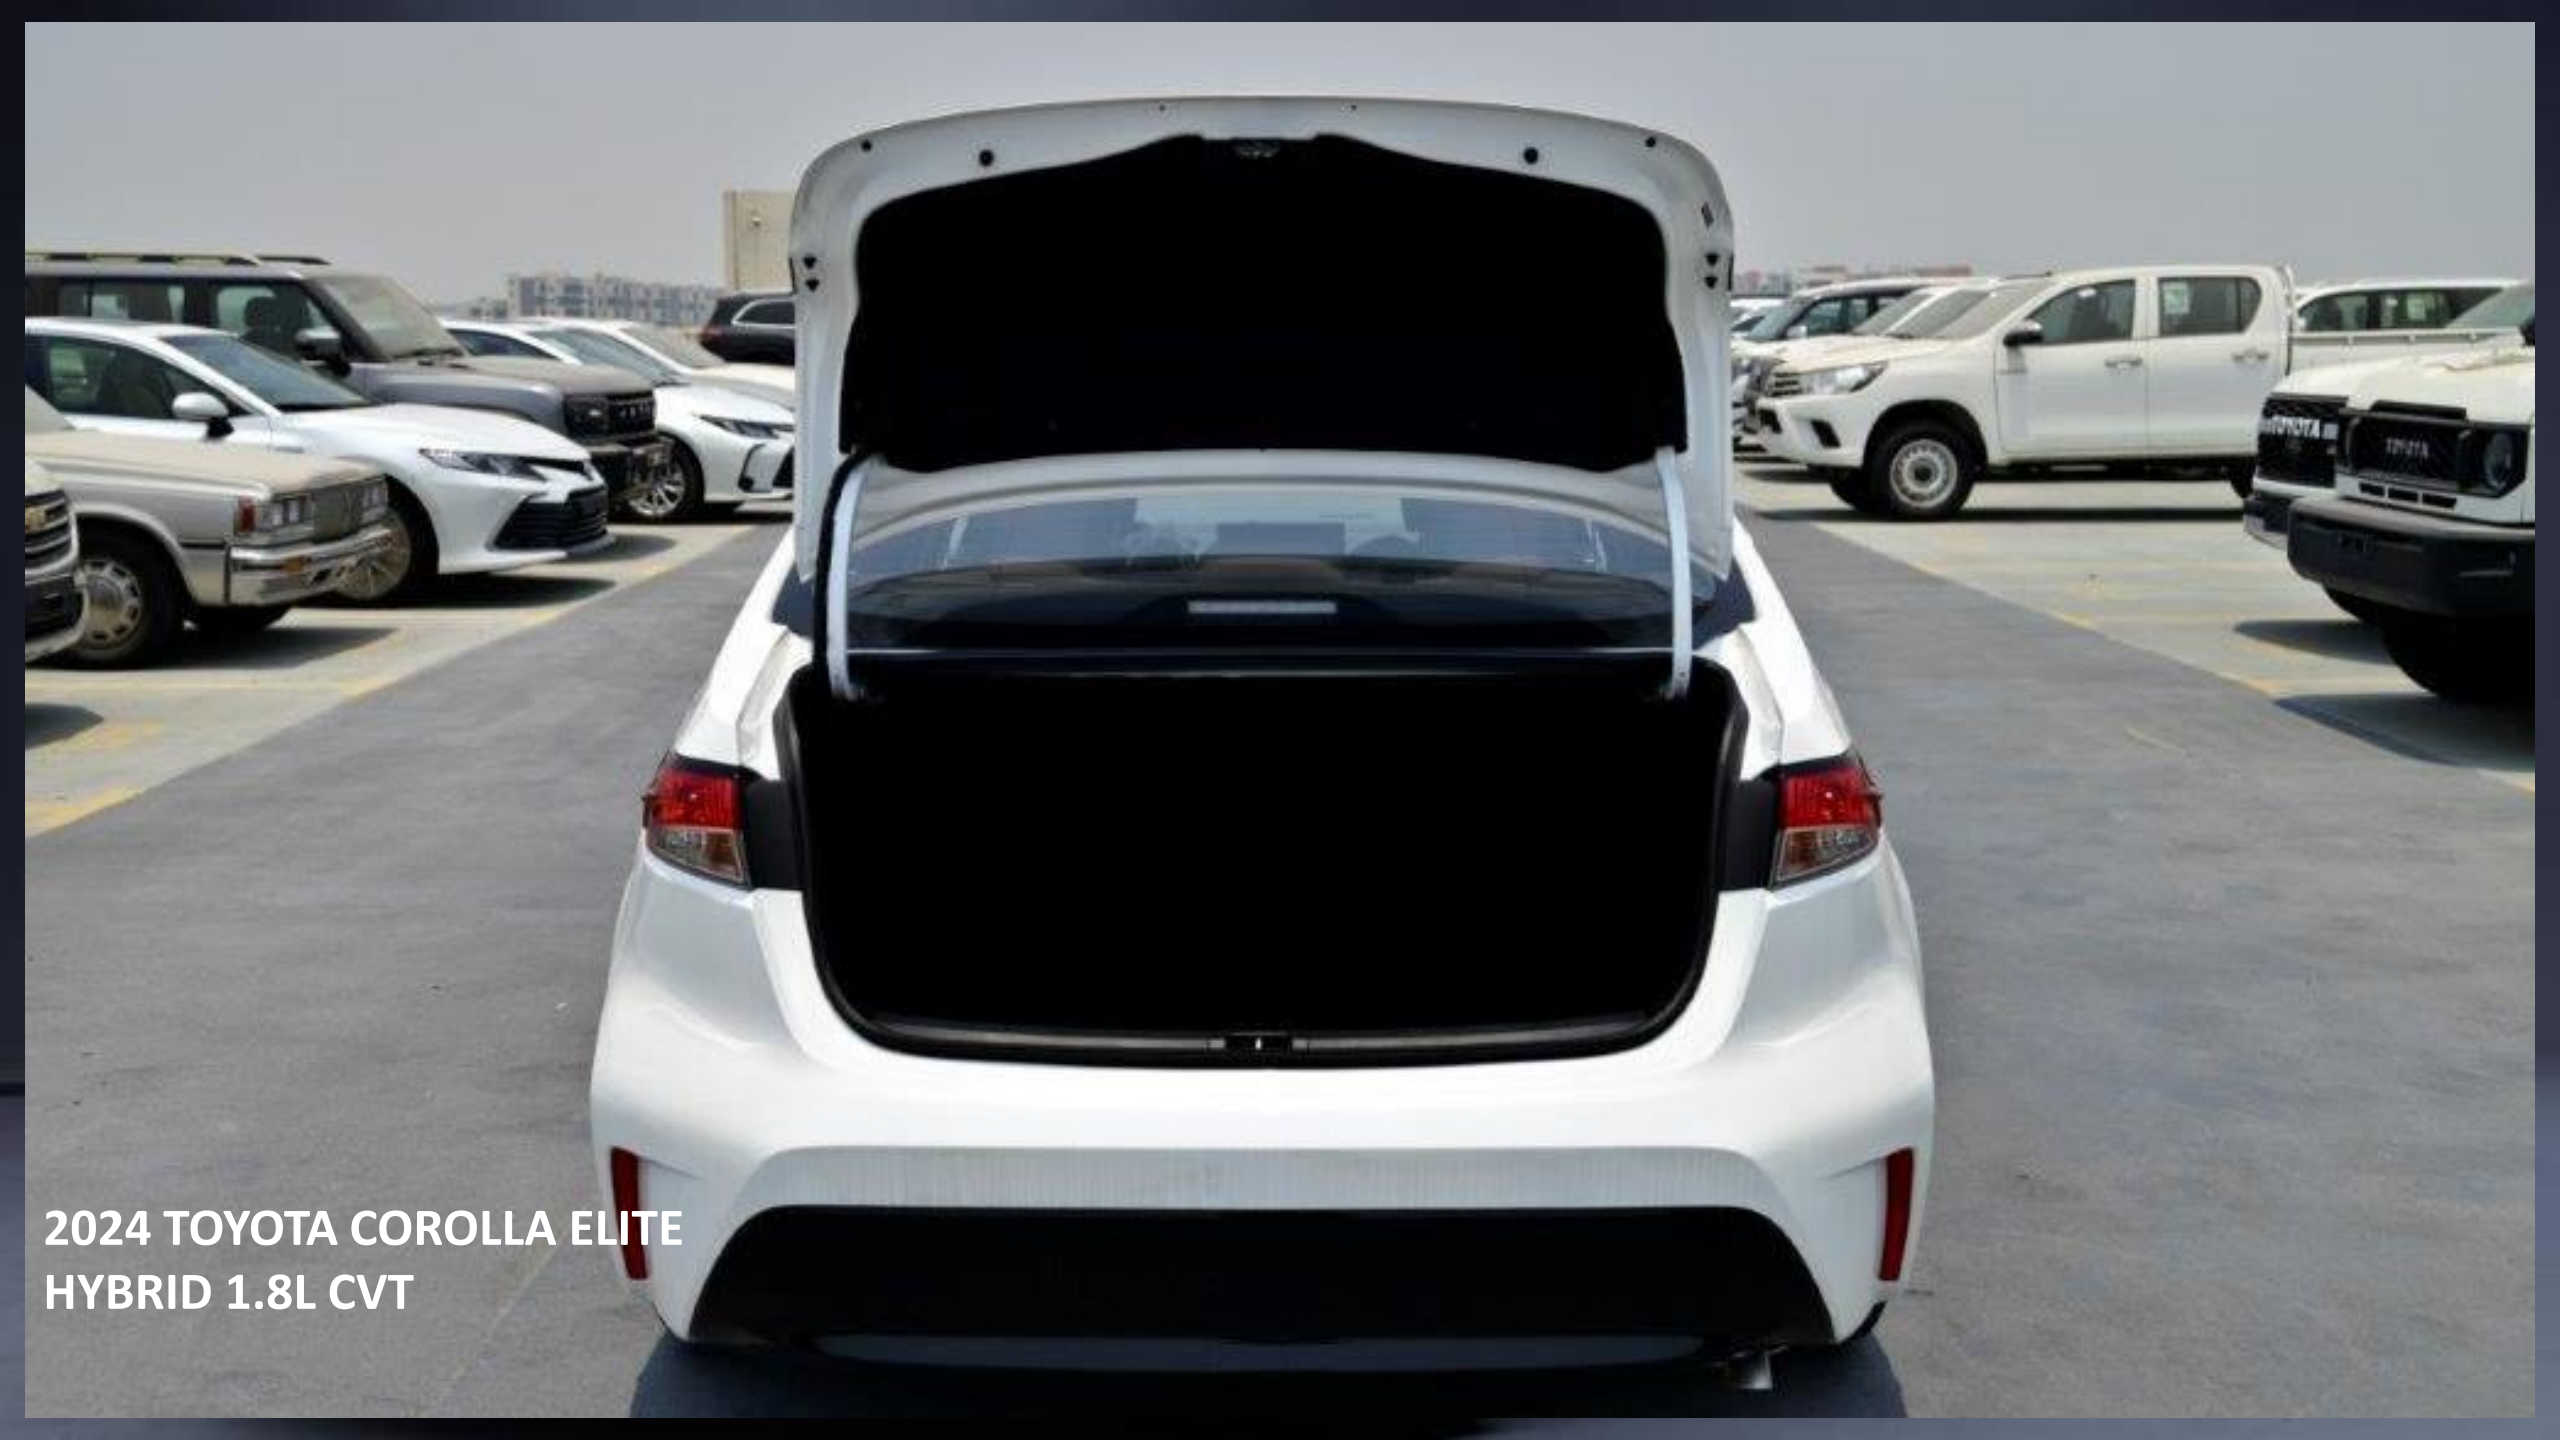

**2024 TOYOTA COROLLA ELITE
HYBRID 1.8L CVT**